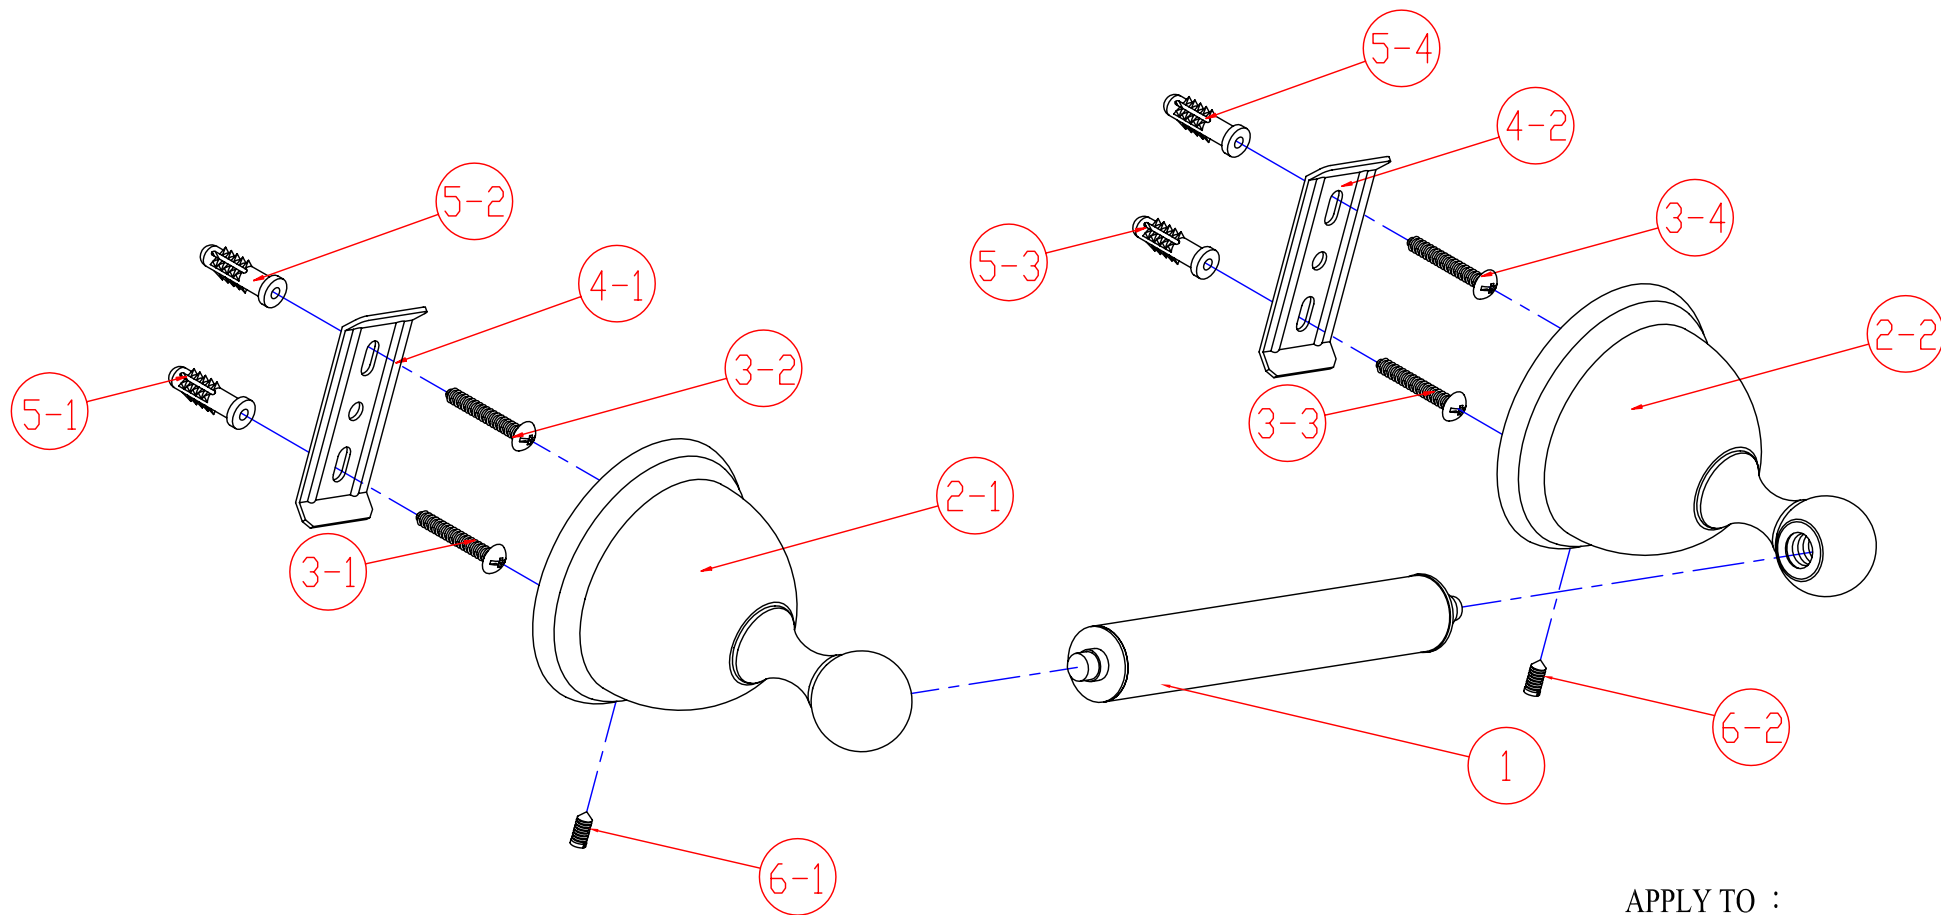

APPLY TO :

MODEL	FINISH
BA 3962C	Chrome
BA 3962PB	Polished Brass
BA 3962SN	Satin Nickel
BA 3962ORB	Oil Rubbed Bronze
BA 3962AB	Antique Brass
BA 3962PN	Polished Nickel

BA3964C,PB,AB,ORB,PN,SN

Restoration 6" Towel Ring

APPLY TO :

MODEL	FINISH
BA 3968C	Chrome
BA 3968PB	Polished Brass
BA 3968SN	Satin Nickel
BA 3968ORB	Oil Rubbed Bronze
BA 3968AB	Antique Brass
BA 3968PN	Polished Nickel